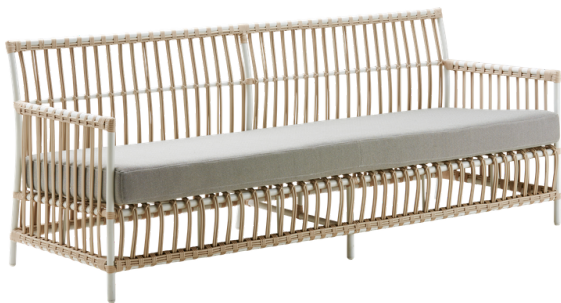

ORDERS@SIKADSIGNUSA.COM

@SIKADSIGNUSA

SIKA DESIGN USA

SIKADSIGNUSA

275 MARKET ST. SUITE 113
MINNEAPOLIS, MN 55405

(866) 910-7452
WWW.SIKADSIGNUSA.COM